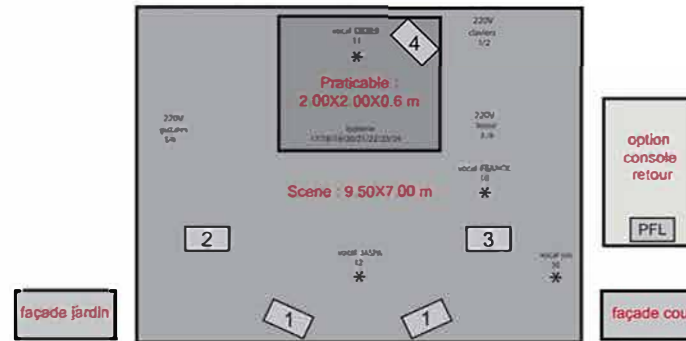

Contacts: Jaspa/Didier
 Tel: +33 494 830 215
 Port: +33 660 230 294
jaspa@jaspa.com.fr
www.jaspa.com.fr

CHANNEL	INSTRUMENT	MIC	STAND	INSERT	MONITOR	MIX
1	KICK	SM 91 / B 52	X / PPP	COMP 1	4 / 3 / 2 / 1	4
2	SNARE	SM 57 / AKG 320	PPP	COMP 2	4 / 3 / 2 / 1	
3	H H	AKG 451 / SM 81	GPP			
4	TOM 1	SENH 421/504/604	GPP / X	GATE 1	4	
5	TOM 2	SENH 421/504/604	GPP / X	GATE 2	4	
6	FLOOR TOM	SENH 421/504/604	GPP / X	GATE 3	4 / 3	
7	O H LEFT	AKG 451 / SM 81	GPP	COMP 3		
8	O H RIGHT	AKG 451 / SM 81	GPP	COMP 4		
9	KEYS LEFT	DI BOX	X		4 / 3 / 2 / 1	1
10	KEYS RIGHT	DI BOX	X		4 / 3 / 2 / 1	
11	BASS	DI BOX	X	COMP 5	4 / 3 / 2	3
12	BASS	SENH 421 / SM 57	GPP	COMP 6	4 / 3 / 2	
13	GUITAR LEFT	SENH 421 / SM 57	PPP	GATE 4	3 / 3	2
14	GUITAR RIGHT	SENH 421 / SM 57	PPP	GATE 5	3 / 3	
15	VOCAL BASS	B 87 / B 58 SHURE	GPP	COMP 8	4 / 3 / 2 / 1	3
16	VOCAL DRUM	B 87 / B 58 SHURE	GPP	COMP 9	4 / 3 / 2 / 1	4
17	VOCAL LEAD	HF SHURE B 87	GPD	COMP 10	4 / 3 / 2 / 1	1
18	DELAY LEFT	LINE IN			1	7
19	DELAY RIGHT	LINE IN			1	
20	PCM 70 LEFT	LINE IN			1	8
21	PCM 70 RIGHT	LINE IN			1	
22	REV TC L	LINE IN			4	6
23	REV TC R	LINE IN			4	
24	CD L	LINE IN			4 / 3 / 2 / 1	
25	CD R	LINE IN			4 / 3 / 2 / 1	
26						
27	VOCAL SPARE	B 87 / B 58 SHURE				
28	PINK NOISE	LINE IN				
29	TALK BACK	SWITCH MIC				