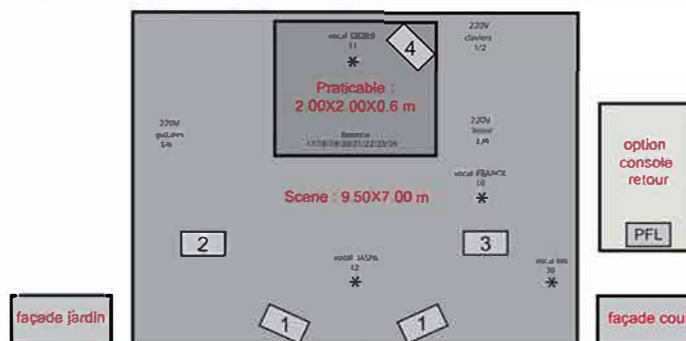

CHANNEL	INSTRUMENT	MIC	STAND	INSERT	MONITOR	MIX
1	KICK	SM 91 / B 52	X / PPP	COMP 1	4 / 3 / 2 / 1	4
2	SNARE	SM 57 / AKG 320	PPP	COMP 2	4 / 3 / 2 / 1	
3	H H	AKG 451 / SM 81	GPP			
4	TOM 1	SENH 421/504/604	GPP / X	GATE 1	4	
5	TOM 2	SENH 421/504/604	GPP / X	GATE 2	4	
6	FLOOR TOM	SENH 421/504/604	GPP / X	GATE 3	4 / 3	
7	O H LEFT	AKG 451 / SM 81	GPP	COMP 3		
8	O H RIGHT	AKG 451 / SM 81	GPP	COMP 4		
9	KEYS LEFT	DI BOX	X		4 / 3 / 2 / 1 / 1	1
10	KEYS RIGHT	DI BOX	X		4 / 3 / 2 / 1 / 1	
11	BASS	DI BOX	X	COMP 5	4 / 3 / 2	3
12	BASS	SENH 421 / SM 57	GPP	COMP 6	4 / 3 / 2	
13	GUITAR LEFT	SENH 421 / SM 57	PPP	GATE 4	3 / 3	2
14	GUITAR RIGHT	SENH 421 / SM 57	PPP	GATE 5	3 / 3	
15	VOCAL BASS	B 87 / B 58 SHURE	GPP	COMP 8	4 / 3 / 2 / 1 / 1	3
16	VOCAL DRUM	B 87 / B 58 SHURE	GPP	COMP 9	4 / 3 / 2 / 1 / 1	4
17	VOCAL LEAD	HF SHURE B 87	GPD	COMP 10	4 / 3 / 2 / 1 / 1	1
18	DELAY LEFT	LINE IN			1	7
19	DELAY RIGHT	LINE IN			1	
20	PCM 70 LEFT	LINE IN			1	8
21	PCM 70 RIGHT	LINE IN			1	
22	REV TC L	LINE IN			4	6
23	REV TC R	LINE IN			4	
24	CD L	LINE IN			4 / 3 / 2 / 1 / 1	
25	CD R	LINE IN			4 / 3 / 2 / 1 / 1	
26						
27	VOCAL SPARE	B 87 / B 58 SHURE				
28	PINK NOISE	LINE IN				
29	TALK BACK	SWITCH MIC				